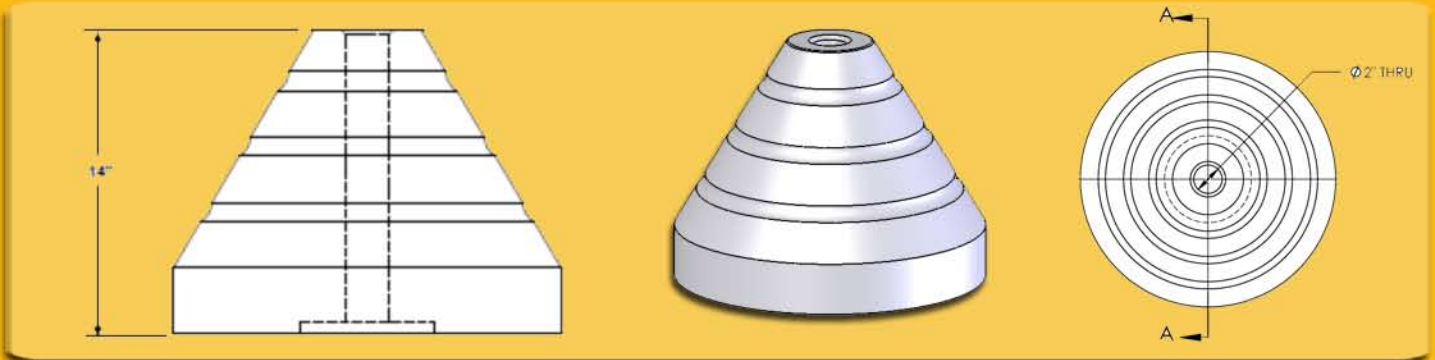

Sign Base

Specifications